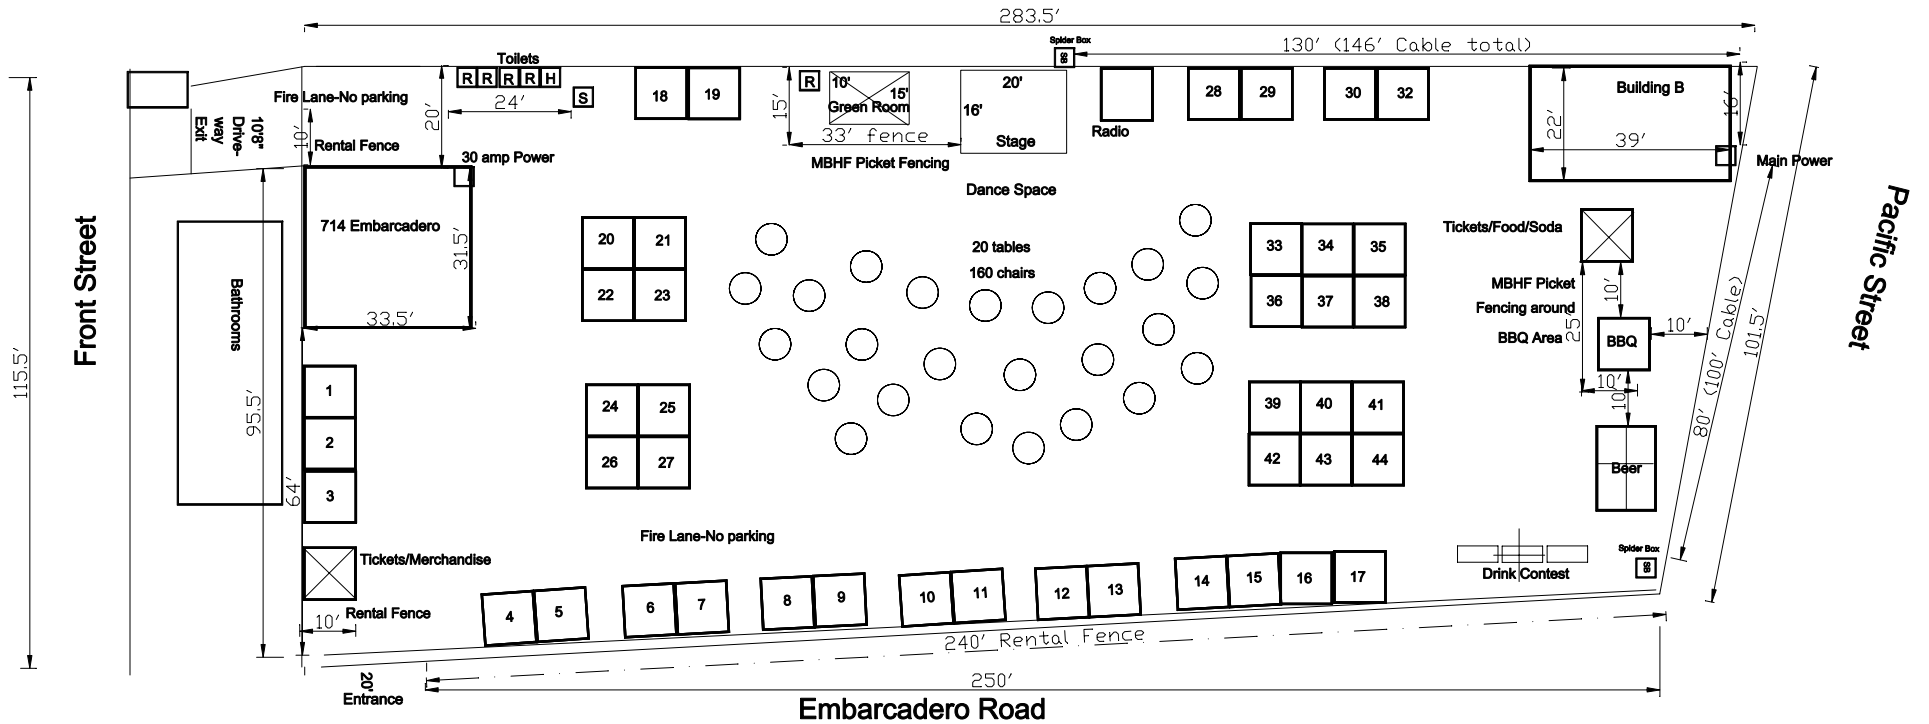

Music Festival Site Map

Rental Fence Order
 240' Free standing fence
 2 x 10' Free standing fence

Electrical
 Elect Avail in Booths 12-17 & 28-32

Tent Rentals
 Available per 10'x10'

Toilet Rentals
 5 Portable Toilets
 1 HC Toilet
 1 Hand Wash Station